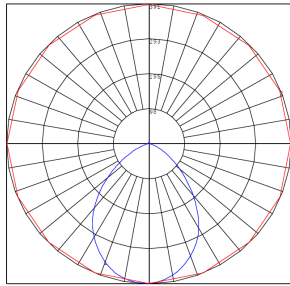

Photometrics: LRD-10W-4WTR

BUG Rating: B1-U2-G0

10W 5000K, Area 30'x 30' Mounting Height: 9'

Other Views:

LRD-WTR4-MG
LRD-WTR4-MG
LRD-WTR4-MG
LRD-WTR4-MG
LRD-WTR4-MG

LRD-EGN-10W-27K-D
LRD-EGN-10W-30K-D
LRD-EGN-10W-35K-D
LRD-EGN-10W-40K-D
LRD-EGN-10W-50K-D