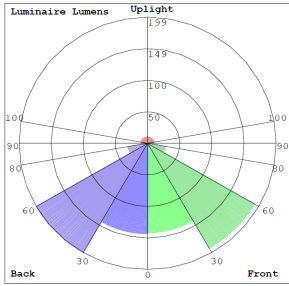

Lighting:

- Dimming: Dimmable Down to 10% Using Standard TRIAC LED Dimmer
- Total Lumens: 700LM
- Color Temperature: 2700K/3000K/3500K/4000K/5000K
- Color Rendering Index: >90
- Beam Angle: 24°
- Lifespan: 50,000 Hrs.

Photometrics: LRD-10W-4WTR

BUG Rating: B1-U2-G0

10W 5000K, Area 30'x 30' Mounting Height: 9'

Other Views:

LRD-WTR4-MG
LRD-WTR4-MG
LRD-WTR4-MG
LRD-WTR4-MG
LRD-WTR4-MG

LRD-EGN-10W-27K-D
LRD-EGN-10W-30K-D
LRD-EGN-10W-35K-D
LRD-EGN-10W-40K-D
LRD-EGN-10W-50K-D