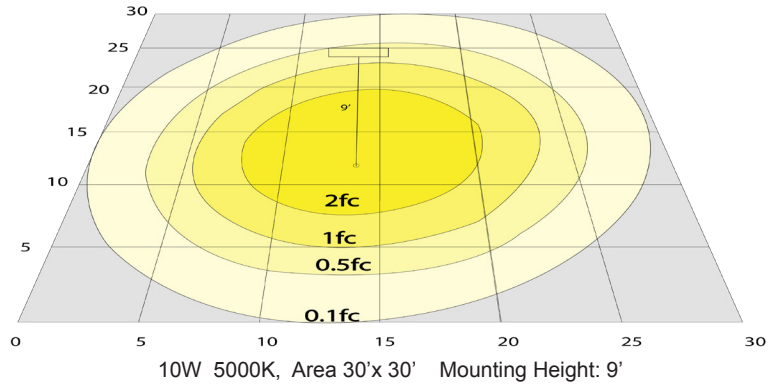

Photometrics: LRD-10W-4WTR

BUG Rating: B1-U2-G0

10W 5000K, Area 30'x 30' Mounting Height: 9'

Other Views:

LRD-WTR4-MG
LRD-WTR4-MG
LRD-WTR4-MG
LRD-WTR4-MG
LRD-WTR4-MG

LRD-EGN-10W-27K-D
LRD-EGN-10W-30K-D
LRD-EGN-10W-35K-D
LRD-EGN-10W-40K-D
LRD-EGN-10W-50K-D