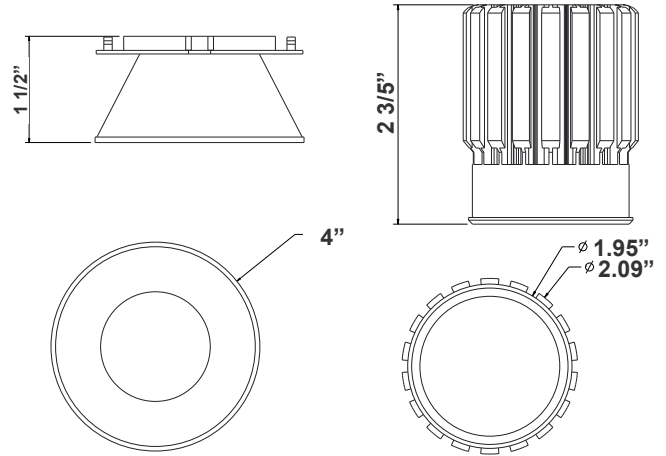

MATTE GOLD

WHITE

BLACK ON BLACK

BLACK

CLEAR

MATTE SILVER

4 1/3"(H) X 3"(D)
Box Dimensions:
5-1/4" x 1-5/8" x 1-1/8"
Junction Area Dimensions:
2-1/16" x 1-5/8" x 1-1/8"

Ideal for New as well as old residential and commercial constructions.

Features

- 4" LED Winded Recessed Trim
- Die-Cast Aluminum With White Powder Coat Finish
- 5-Year Warranty
- Junction Box Included With Fixture

Technical Specifications

Electrical:

- Voltage: 120VAC
- Wattage: 10W
- Power Factor: >0.90
- Efficacy: Up to 70 LM/W

Accessory:

LRD-FGL

RSL4-RI-13
4" Round Rough-in Plate,
13" Long

RSL4-RI
4" Round Rough-in Plate,
26" Long

RSL4-RIBH
New Construction Recessed LT Mounting
Plate 4" Hole With Hanger Bars

Sample Ordering

Model	Wattage	Color Temp.	Size	Size
LRD	10W		4WTR	
		27K = 2700K 30K = 3000K 35K = 3500K 40K = 4000K 50K = 5000K		MG = MATTE GOLD WH = WHITE ABK = BLACK ON BLACK BK = BLACK C = CLEAR HZ = MATTE SILVER